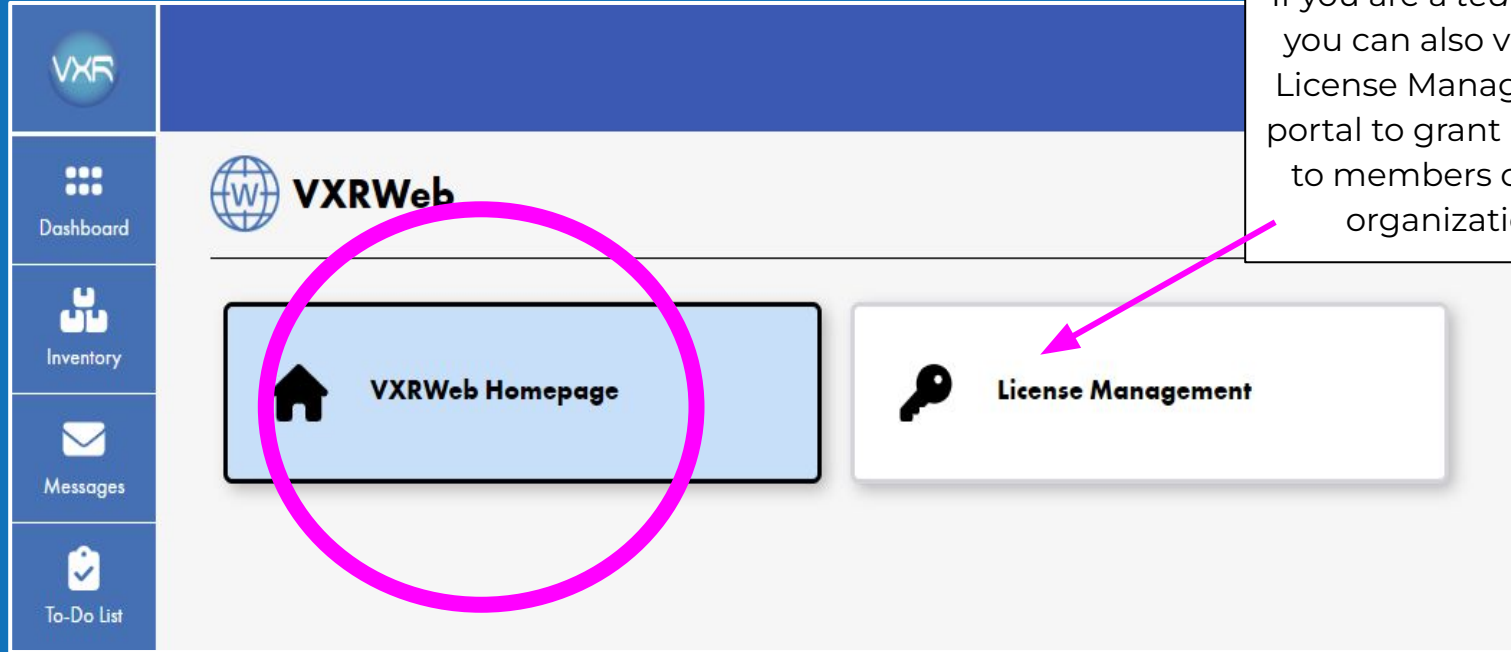

VICTORYXRTM

Instructional Guide

Web-based VR

Accessing your VXRWeb Content

Signing Into VXR Nexus

Using the web browser on your PC:

- Create your login using the link in your welcome email.

To access Nexus after you've created your login:

- Go to account.victoryxr.com/home
- Sign in.

Sign In

Create Account

Email/Student Username

Password

Sign In

[Forgot Password](#)

Accessing your VXRWeb Content

Once you've logged into Nexus, select VXRWeb from your product dashboard.

If you are a *team lead*, you can also visit the License Management portal to grant licenses to members of your organization.

Accessing your VXRWeb Content